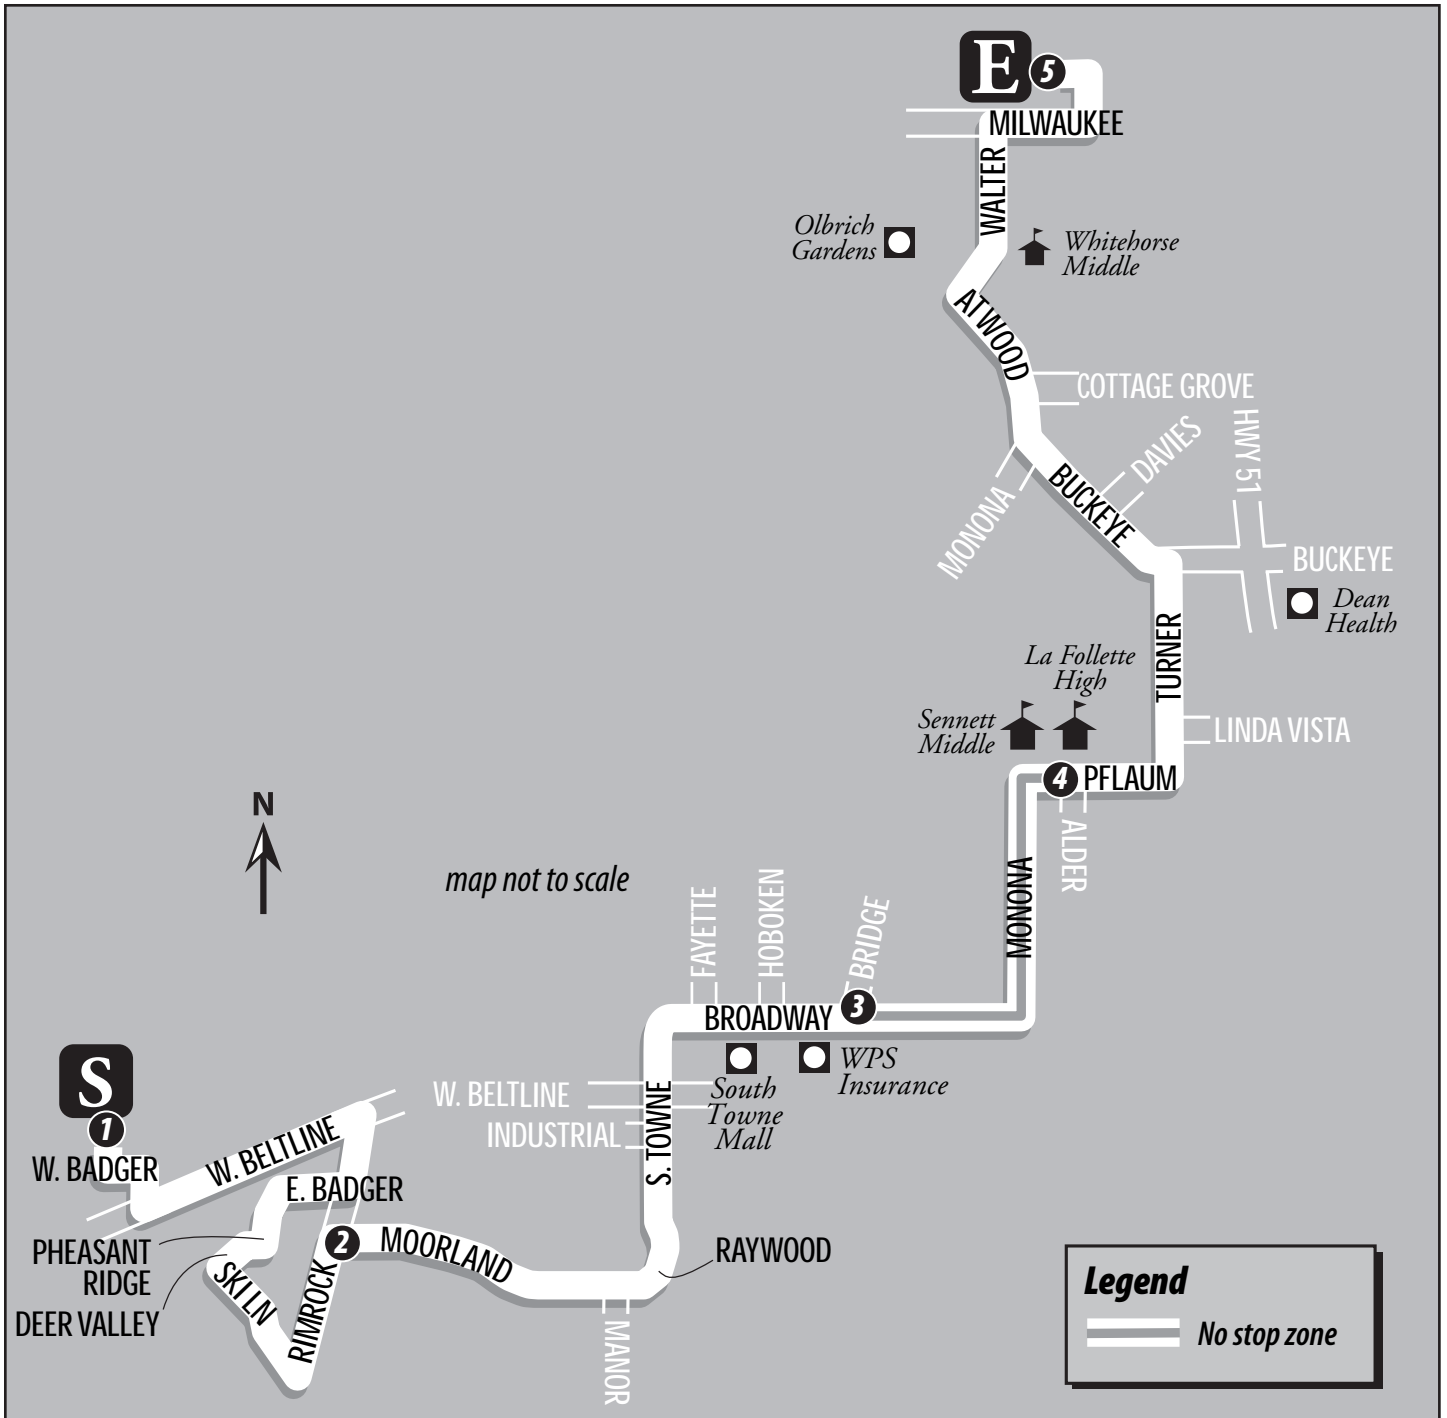

Route 16

16 Weekday – South Transfer Point to East Transfer Point

Comes From Route	S E					Becomes Route
	South Transfer Point	Moorland Rd. and Rimrock Rd.	Broadway and Bridge Rd.	Pflaum Rd. and Alder Rd.	East Transfer Point	
	1	2	3	4	5	
G	--	--	--	5:55	6:11	–
16	6:00	6:08	6:17	6:24	6:40	16
16	6:30	6:38	6:47	6:54	7:10	16
16	7:00	7:08	7:17	7:24	7:40	16
16	7:30	7:38	7:47	7:54	8:10	16
16	8:00	8:08	8:17	8:24	8:40	16
16	8:30	8:38	8:47	8:54	9:10	32
16	9:30	9:38	9:47	9:54	10:10	32
16	10:30	10:38	10:47	10:54	11:10	32
16	11:30	11:38	11:47	11:54	12:10	32
16	12:30	12:38	12:47	12:54	1:10	32
16	1:30	1:38	1:47	1:54	2:10	32
16	2:30	2:38	2:47	2:54	3:10	16
33	--	--	3:15	3:22	3:40	16
16	3:30	3:38	3:47	3:54	4:10	16
16	4:00	4:08	4:17	4:24	4:40	16
16	4:30	4:38	4:47	4:54	5:10	16
16	5:00	5:08	5:17	5:24	5:40	16
16	5:30	5:38	5:47	5:54	6:10	16
16	6:00	6:08	6:17	6:24	6:40	16
16	6:30	6:38	6:47	6:54	7:10	32
16	7:30	7:38	7:47	7:54	8:10	32
16	8:30	8:38	8:47	8:54	9:10	32
16	9:30	9:38	9:47	9:54	10:10	32
16	10:30	10:38	10:47	10:54	11:10	16
16	11:30	11:38	11:47	--	--	G

16 Saturday/Sunday/Holiday

G?	6:30	6:38	6:47	6:54	7:10	32
18	7:30	7:38	7:47	7:54	8:10	32
18	8:30	8:38	8:47	8:54	9:10	32
18	9:30	9:38	9:47	9:54	10:10	32
18	10:30	10:38	10:47	10:54	11:10	32
18	11:30	11:38	11:47	11:54	12:10	32
18	12:30	12:38	12:47	12:54	1:10	32
18	1:30	1:38	1:47	1:54	2:10	32
18	2:30	2:38	2:47	2:54	3:10	32
18	3:30	3:38	3:47	3:54	4:10	32
18	4:30	4:38	4:47	4:54	5:10	32
18	5:30	5:38	5:47	5:54	6:10	32
18	6:30	6:38	6:47	6:54	7:10	32
18 %	7:30	7:38	7:47	7:54	8:10	32
18 %	8:30	8:38	8:47	8:54	9:10	32
18 %	9:30	9:38	9:47	9:54	10:10	32
18 %	10:30	10:38	10:47	--	--	G

No stops between Broadway & Bridge Road and Pflaum Road & Alder Road.

? These trips are NOT operated on Sundays or holidays.

% These trips are NOT operated on holidays.

Light Type=AM **Bold Type=PM** G=garage

16 Weekday – East Transfer Point to South Transfer Point

Comes From Route	E S					Becomes Route
	East Transfer Point	Pflaum Rd. and Alder Rd.	Broadway and Bridge Rd.	Moorland Rd. and Rimrock Rd.	South Transfer Point	
	5	4	3	2	1	
G	--	--	5:37	5:46	5:56	16
G	--	--	6:07	6:16	6:26	16
G	6:15	6:30	6:36	6:45	6:55	16
16	6:45	7:00	7:06	7:15	7:25	16
16	7:15	7:30	7:36	7:45	7:55	16
16	7:45	8:00	8:06	8:15	8:25	16
16	8:15	8:30	8:36	8:45	8:55	G
16	8:45	9:00	9:06	9:15	9:25	16
32	9:45	10:00	10:06	10:15	10:25	16
32	10:45	11:00	11:06	11:15	11:25	16
32	11:45	12:00	12:06	12:15	12:25	16
32	12:45	1:00	1:06	1:15	1:25	16
32	1:45	2:00	2:06	2:15	2:25	16
32	2:45	3:00	3:06	3:15	3:25	16
16	3:15	3:30	3:36	3:45	3:55	16
16	3:45	4:00	4:06	4:15	4:25	16
16	4:15	4:30	4:36	4:45	4:55	16
16	4:45	5:00	5:06	5:15	5:25	16
16	5:15	5:30	5:36	5:45	5:55	16
16	5:45	6:00	6:06	6:15	6:25	16
16	6:15	6:30	6:36	6:45	6:55	G
16	6:45	7:00	7:06	7:15	7:25	16
32	7:45	8:00	8:06	8:15	8:25	16
32	8:45	9:00	9:06	9:15	9:25	16
32	9:45	10:00	10:06	10:15	10:25	16
32	10:45	11:00	11:06	11:15	11:25	16
16	11:15	11:30	--	--	--	G

16 Saturday/Sunday/Holiday

G?	6:45	7:00	7:06	7:15	7:25	40
5	7:45	8:00	8:06	8:15	8:25	40
5	8:45	9:00	9:06	9:15	9:25	40
5	9:45	10:00	10:06	10:15	10:25	40
5	10:45	11:00	11:06	11:15	11:25	40
5	11:45	12:00	12:06	12:15	12:25	40
5	12:45	1:00	1:06	1:15	1:25	40
5	1:45	2:00	2:06	2:15	2:25	40
5	2:45	3:00	3:06	3:15	3:25	40
5	3:45	4:00	4:06	4:15	4:25	40
5	4:45	5:00	5:06	5:15	5:25	40
5	5:45	6:00	6:06	6:15	6:25	40
5	6:45	7:00	7:06	7:15	7:25	40
5%	7:45	8:00	8:06	8:15	8:25	40
5%	8:45	9:00	9:06	9:15	9:25	40
5%	9:45	10:00	10:06	10:15	10:25	40
5%	10:45	11:00	--	--	--	G

No stops between Pflaum Road & Alder Road and Broadway & Bridge Road.

Route 16

- HOLIDAY
- SUNDAY
- SATURDAY
- WEEKDAY